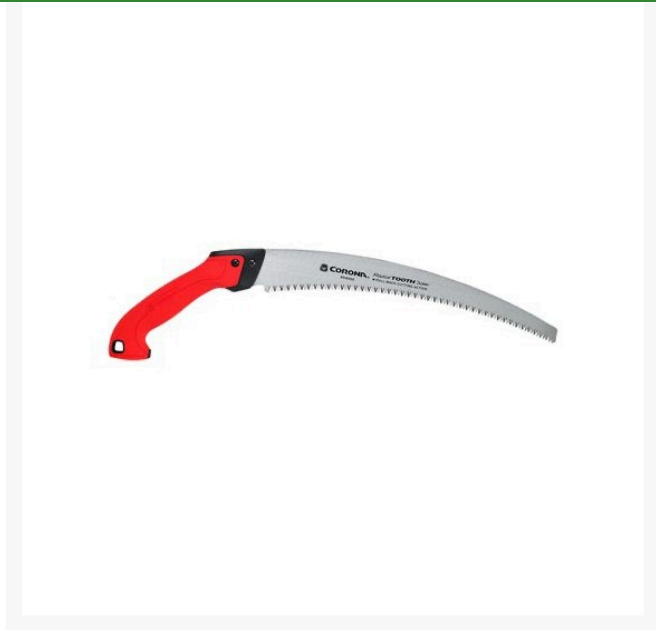

# Corona Razorooth Pruning Saw - 14in

RCRS16020

## Details

RazorTOOTH technolog removes 2X more material per pull stroke than conventional blades resulting in extremely fast and efficient cuttng. The 3 sided razor teeth, made of high carbon steel, cut up to an 8in diameter branch. The chrome-plated blade reduces friction and the impulse hardened teeth extend tool life. Enjoy the ergonomic handle with pistol grip, reducing hand slippage and hand fatigue. 14in blade

- Ideal for large branches
- 2X faster cut with RazorTOOTH Saw  technology
- 3-sided impulse-hardened teeth stay sharp longer
- Replaceable, 14 in taper-ground blade
- Curved-blade design for faster cutting
- Ergonomically designed, co-molded handle

## Specifications

Manufacturer	Corona
Blade Length	7 in
Blade Material	Steel