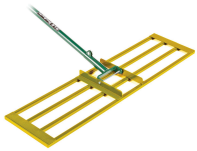

GA Power Equipment Spares

11 Sodium St Narangba, 4504

1300 363 004

<https://rgs.rrproducts.com/>