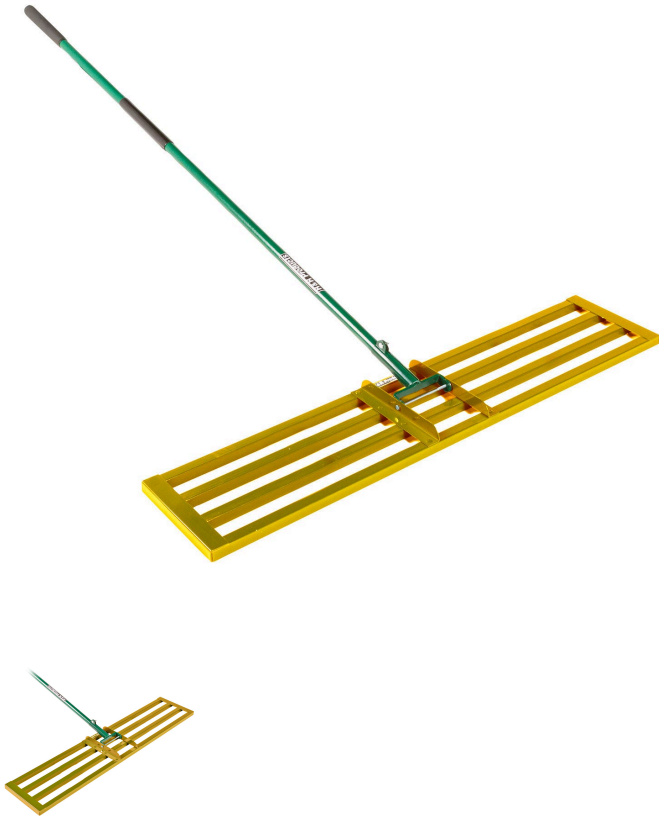

# Level Rake w/Handle - 48 in

R2162P

## Details

Lightweight and slightly flexible, the 40in Level Rake follows minor ground contours without scarring. Designed for spreading and grading fine turf areas, the inner bars distribute top dressing material while the rear channel of the frame levels, providing a super-flat surface. This back and forth motion aids in the removal of stones and surface undulations. Ideal for ongoing general work.