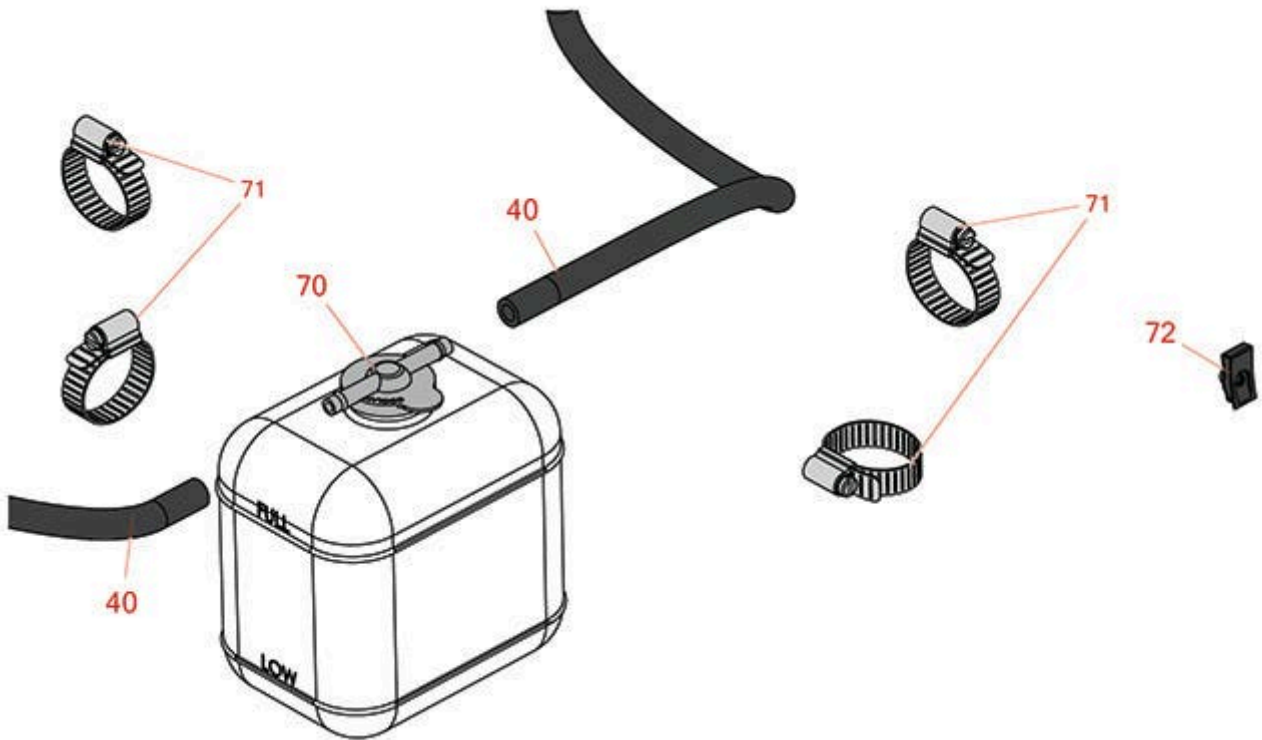

# Replaces Toro Groundsmaster 360

## Parts

2WD Traction Unit - Models 30534, 30535 & 30536  
Radiator

All original equipment manufacturers names and part numbers are used for identification purposes only, and we are in no way implying that our products are original equipment parts. Prices subject to change without notice.

## Parts

2WD Traction Unit - Models 30534, 30535 & 30536  
Radiator

Item No	R&R Part No.	OEM Part No.	Description	Qty Req	Order Quantity
<b>Hoses</b>					
40	<b>R108-3284</b>	108-3284, 93-3949	Hose - Fuel	2	
<b>Other Pats Available</b>					
70	<b>RX1G64272400</b>	104-9318, 105-3753, 98-9323, 98-9397	Kubota Tank - Reserve Assy	1	
71	<b>R2412-34</b>	2412-34, 31-0120	Clamp - Hose .75-1.5	4	
<i>Detail Description: Stainless steel hose clamp with 5/16" slotted hex head, heat treated carbon steel, plated with zinc plus trivalent chromate for long lasting protection.:</i>					
72	<b>R107069</b>	107069	Clip - 1/4-20 U Nut	2	