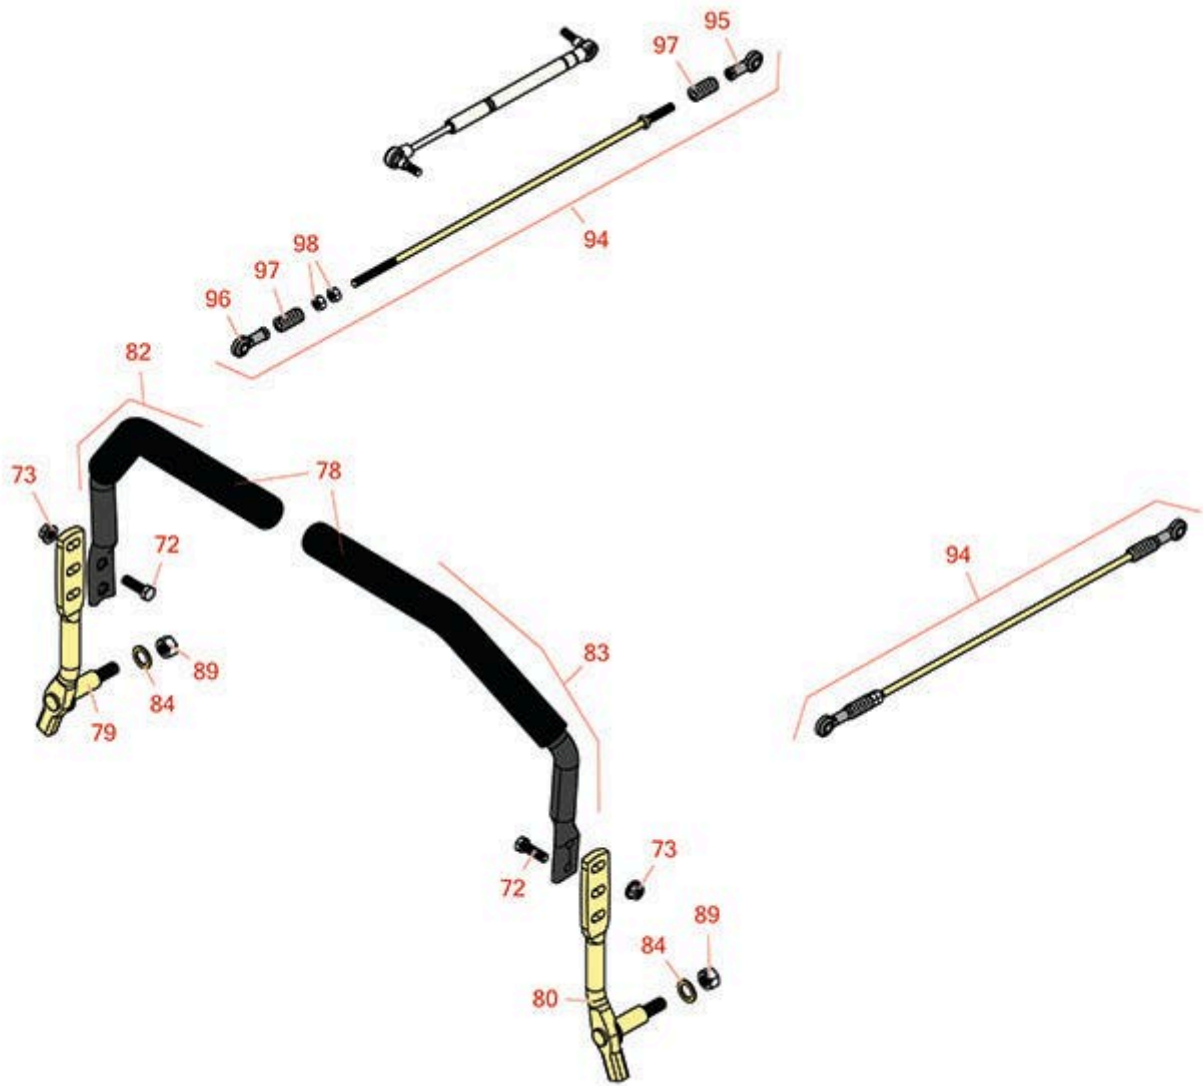

Replaces Toro Z Master Commercial 3000 Parts

Zero Turn Mower with 72in Deck - Models 74959
Controls

All original equipment manufacturers names and part numbers are used for identification purposes only, and we are in no way implying that our products are original equipment parts. Prices subject to change without notice.

Replaces Toro Z Master Commercial 3000 Parts

Zero Turn Mower with 72in Deck - Models 74959
Controls

Item No	R&R Part No.	OEM Part No.	Description	Qty Req	Order Quantity
72	R400264	01-150-0180, 01-178-0610, 20-48-AD, 20-48-AGD, 32-9160, 3224-3, 323-29, 323-7, 400264, 908035P	Bolt - Hex HD 3/8-16 x 1-1/4	8	
73	R104-8301	104-8301, 104-9301, 109-6658, 133-7570	Locknut - 3/8-16 Nylon Flanged	8	
78	R109-5668	109-5668	Grip - Control Lever - Foam	2	
79	R116-0039	116-0039	Lever - Motion Control - RH	1	
80	R116-0040	116-0040	Lever - Motion Control - LH	1	
82	R109-6589	109-6589	RH Steering Handle Assy	1	
83	R109-6590	109-6590	LH Steering Handle Assy	1	
84	R453017	01-166-0050, 01-166-0240, 01-166-0800, 24-13-AD, 24-14-AD, 32-8110, 3256-26, 3256-6, 453017, 69-8980, 87-7270	Washer - Flat 1/2	2	
89	R443818	01-191-0813, 3218-18, 3218-5	Nut - 1/2-13 Hex Jam Zinc	2	
94	R109-8106	109-8106	Linkage Assy - Front Pump	2	

Replaces Toro Z Master Commercial 3000 Parts

Zero Turn Mower with 72in Deck - Models 74959
Controls

Item No	R&R Part No.	OEM Part No.	Description	Qty Req	Order Quantity
95	R1-633152	1-633152	Balljoint - LH	2	
96	R1-543017	1-543017	Balljoint - RH	2	
97	R1-323245	1-323245	Spring - Compression	4	
98	R3219-2	01-188-0524, 22-12-BJKD, 3219-2, 915720	Nut - 5/16-24 Zinc	4	