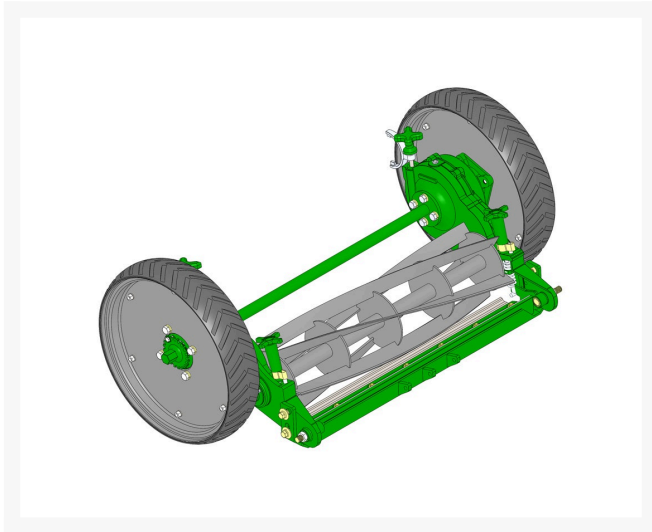

Complete Standard Cutting Unit

R82301

Details

R&R Standard Cut Unit, See Next Page for more information

R&R Cutting Unit Complete with R502673 5 Blade 10 in Dia.. Reel, R101250 Single Lip Bedknife & R70097B 20" Wheels

Specifications

Manufacturer

R&R Products

Fits Models

R&R Products Power Lift 5133GD

R&R Products Power Lift 7180GD

GA Power Equipment Spares

11 Sodium St Narangba, 4504