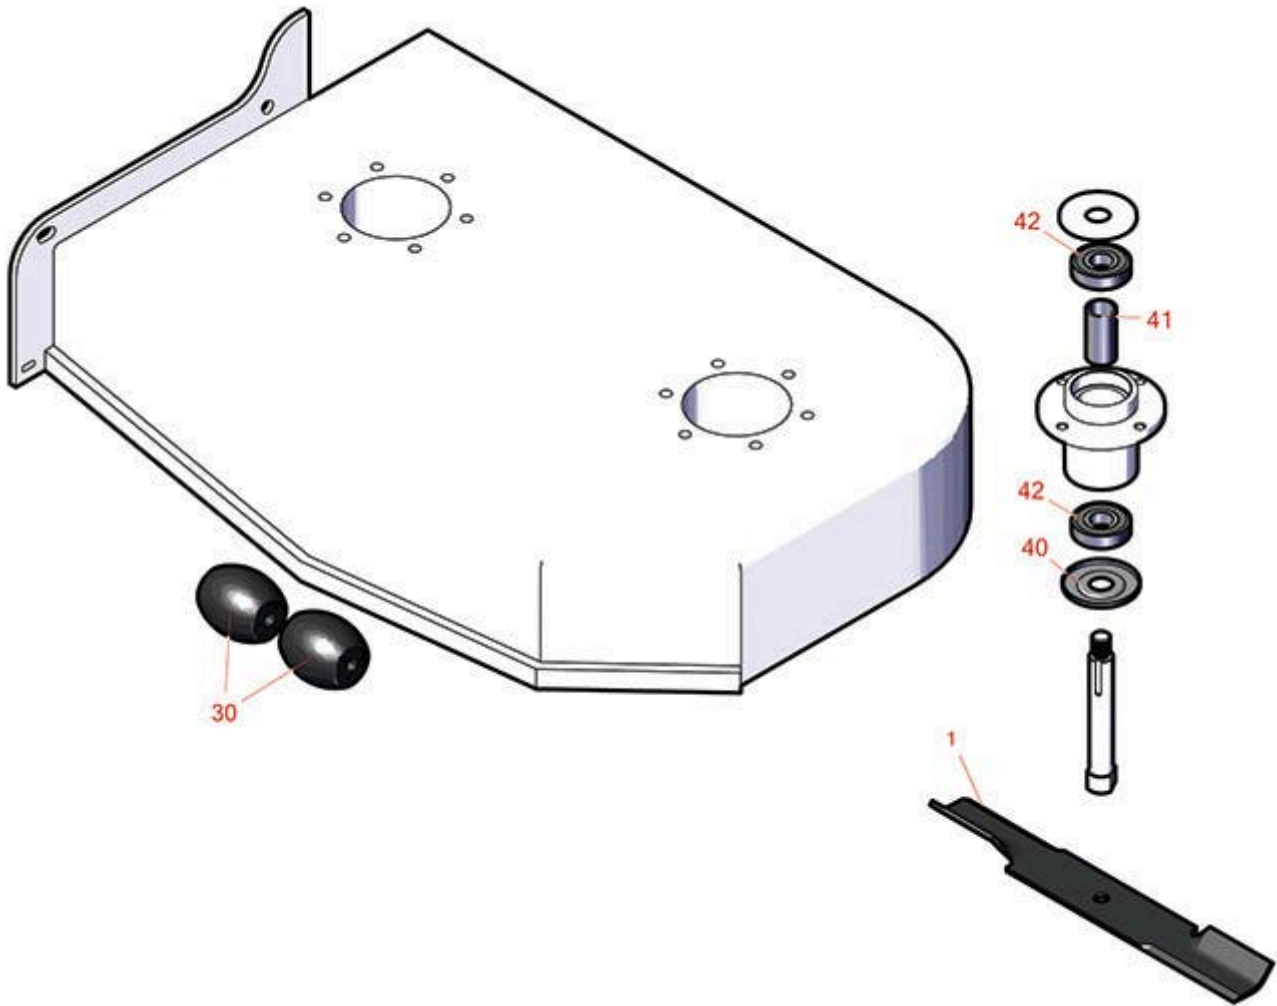

# Replaces Scag SZL - Liberty Z Parts

36in Zero-Turn Mower

36in Deck

All original equipment manufacturers names and part numbers are used for identification purposes only, and we are in no way implying that our products are original equipment parts. Prices subject to change without notice.

# Replaces Scag SZL - Liberty Z Parts

36in Zero-Turn Mower

36in Deck

Item R&R  
No Part No.

OEM  
Part No. Description

Qty  
Req

Order  
Quantity

## Blades

1	<b>RRB3155-1800</b>	422372, 482878	Mower Blade - High-Lift 18 x 2.5in x 5/8 Mt Hole	2
---	---------------------	-------------------	--	---