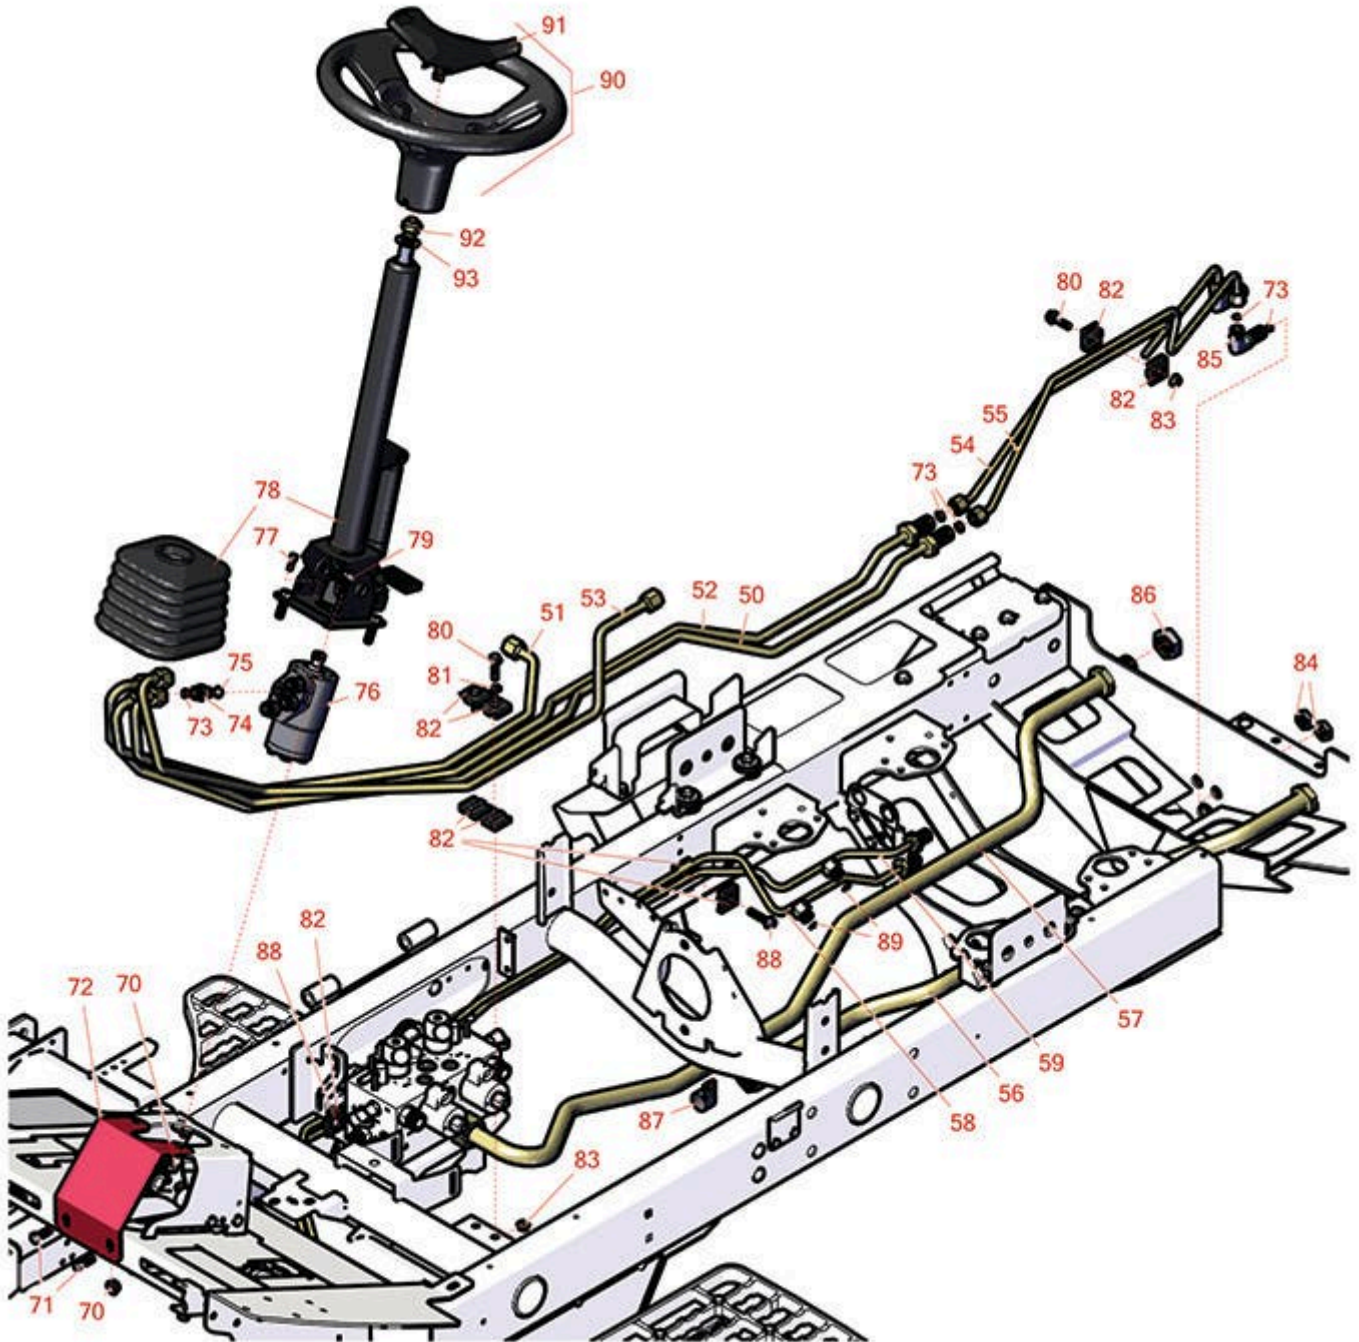

Replaces Toro Reelmaster 5610-D Parts

Traction Unit - Models 03690 & 03691
Steering Column

All original equipment manufacturers names and part numbers are used for identification purposes only, and we are in no way implying that our products are original equipment parts. Prices subject to change without notice.

Replaces Toro Reelmaster 5610-D Parts

Traction Unit - Models 03690 & 03691

Steering Column

Item No	R&R Part No.	OEM Part No.	Description	Qty Req	Order Quantity
Hoses					
50	R108-1713	108-1713	Tube Assy	1	
51	R108-1710	108-1710	Tube Assy	1	
52	R108-1712	108-1712	Tube Assy	1	
53	R108-1711	108-1711	Tube Assy	1	
54	R108-7630	108-7630	Tube Assy	1	
<i>Tech Note: Fits 2006-2008:</i>					
54	R110-9020	110-9020	Tube - Hyd	1	
<i>Tech Note: Fits 2009 & Up:</i>					
55	R108-7629	108-7629	Tube Assy	1	
<i>Tech Note: Fits 2006-2008:</i>					
55	R110-9019	110-9019	Tube - Hyd	1	
<i>Tech Note: Fits 2009 & Up:</i>					
56	R108-1691	108-1691	Tube Assy	1	
57	R108-1700	108-1700	Tube Assy	1	
58	R108-1720	108-1720	Tube Assy	1	
59	R108-1721	108-1721	Tube Assy	1	
Other Parts Available					
70	R104-8301	104-8301, 104-9301, 109-6658, 133-7570	Locknut - 3/8-16 Nylon Flanged	6	
71	R3234-11	3234-11	Bolt - Hex Washer HD	2	