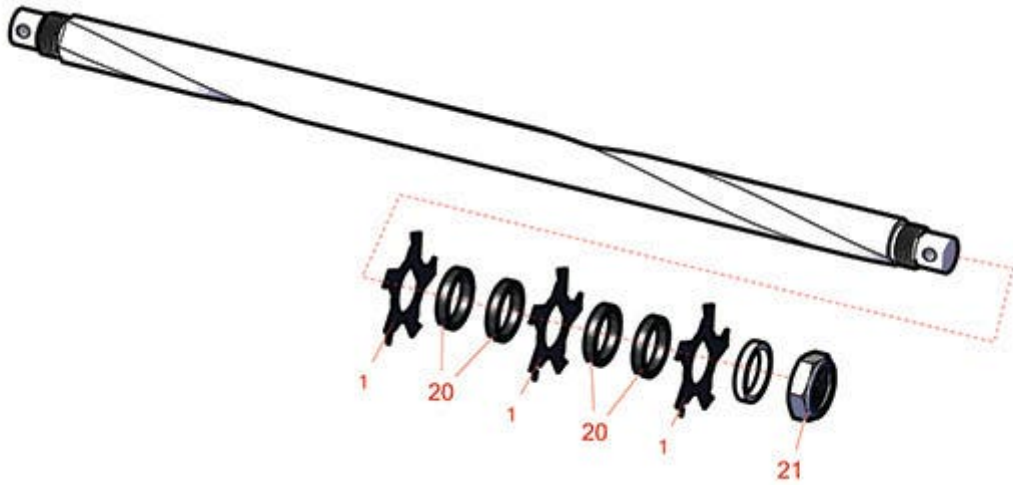

Replaces Toro Greensmaster TriFlex

3320 Parts

DPA Cutting Unit - Models 04613, 04614 & 04615

Left-Hand Carbide Grooming Reel - 04708

All original equipment manufacturers names and part numbers are used for identification purposes only, and we are in no way implying that our products are original equipment parts. Prices subject to change without notice.

Replaces Toro Greensmaster TriFlex 3320 Parts

*DPA Cutting Unit - Models 04613, 04614 & 04615
Left-Hand Carbide Grooming Reel - 04708*

Item No	R&R Part No.	OEM Part No.	Description	Qty Req	Order Quantity
---------	--------------	--------------	-------------	---------	----------------

Blades

1	R110-2343	110-2343	Groomer Blade - Carbide Tipped - Helix 1.5mm	42	
---	------------------	----------	--	----	--

Other Parts Available

20	R70-1350	70-1350	Spacer - 1/4 Fits Groomer Shaft	82	
21	R120-9653	120-9653	Locknut - 7/8-14 Nylon Jam GR2	2	