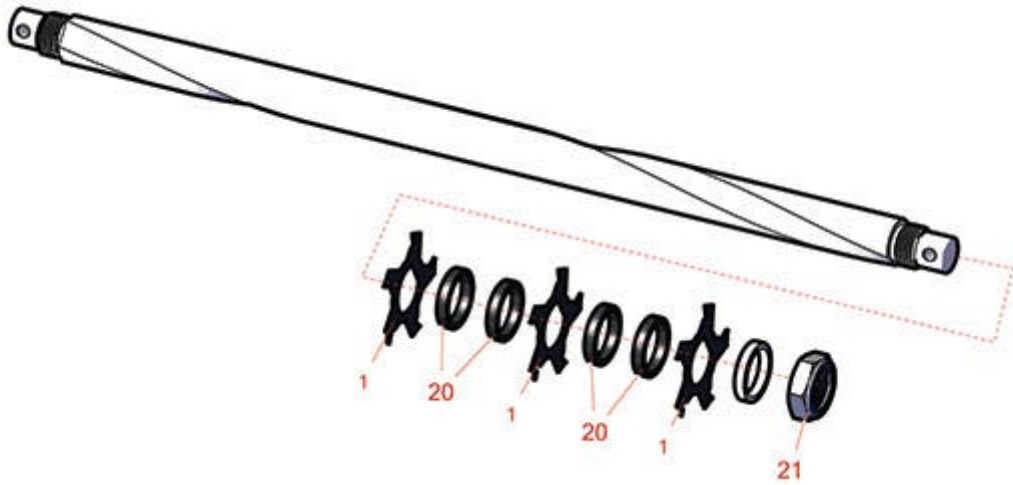

Replaces Toro Greensmaster eFlex 2100 Parts

DPA Cutting Unit - Model 04251 & 04252
Left-Hand Carbide Grooming Reel - 04708

All original equipment manufacturers names and part numbers are used for identification purposes only, and we are in no way implying that our products are original equipment parts. Prices subject to change without notice.

Replaces Toro Greensmaster eFlex 2100 Parts

*DPA Cutting Unit - Model 04251 & 04252
Left-Hand Carbide Grooming Reel - 04708*

Item No	R&R Part No.	OEM Part No.	Description	Qty Req	Order Quantity
---------	--------------	--------------	-------------	---------	----------------

Blades

1	R110-2343	110-2343	Groomer Blade - Carbide Tipped - Helix 1.5mm	42	
---	------------------	----------	----------------------------------------------	----	--

Other Parts Available

20	R70-1350	70-1350	Spacer - 1/4 Fits Groomer Shaft	82	
21	R120-9653	120-9653	Locknut - 7/8-14 Nylon Jam GR2	2	