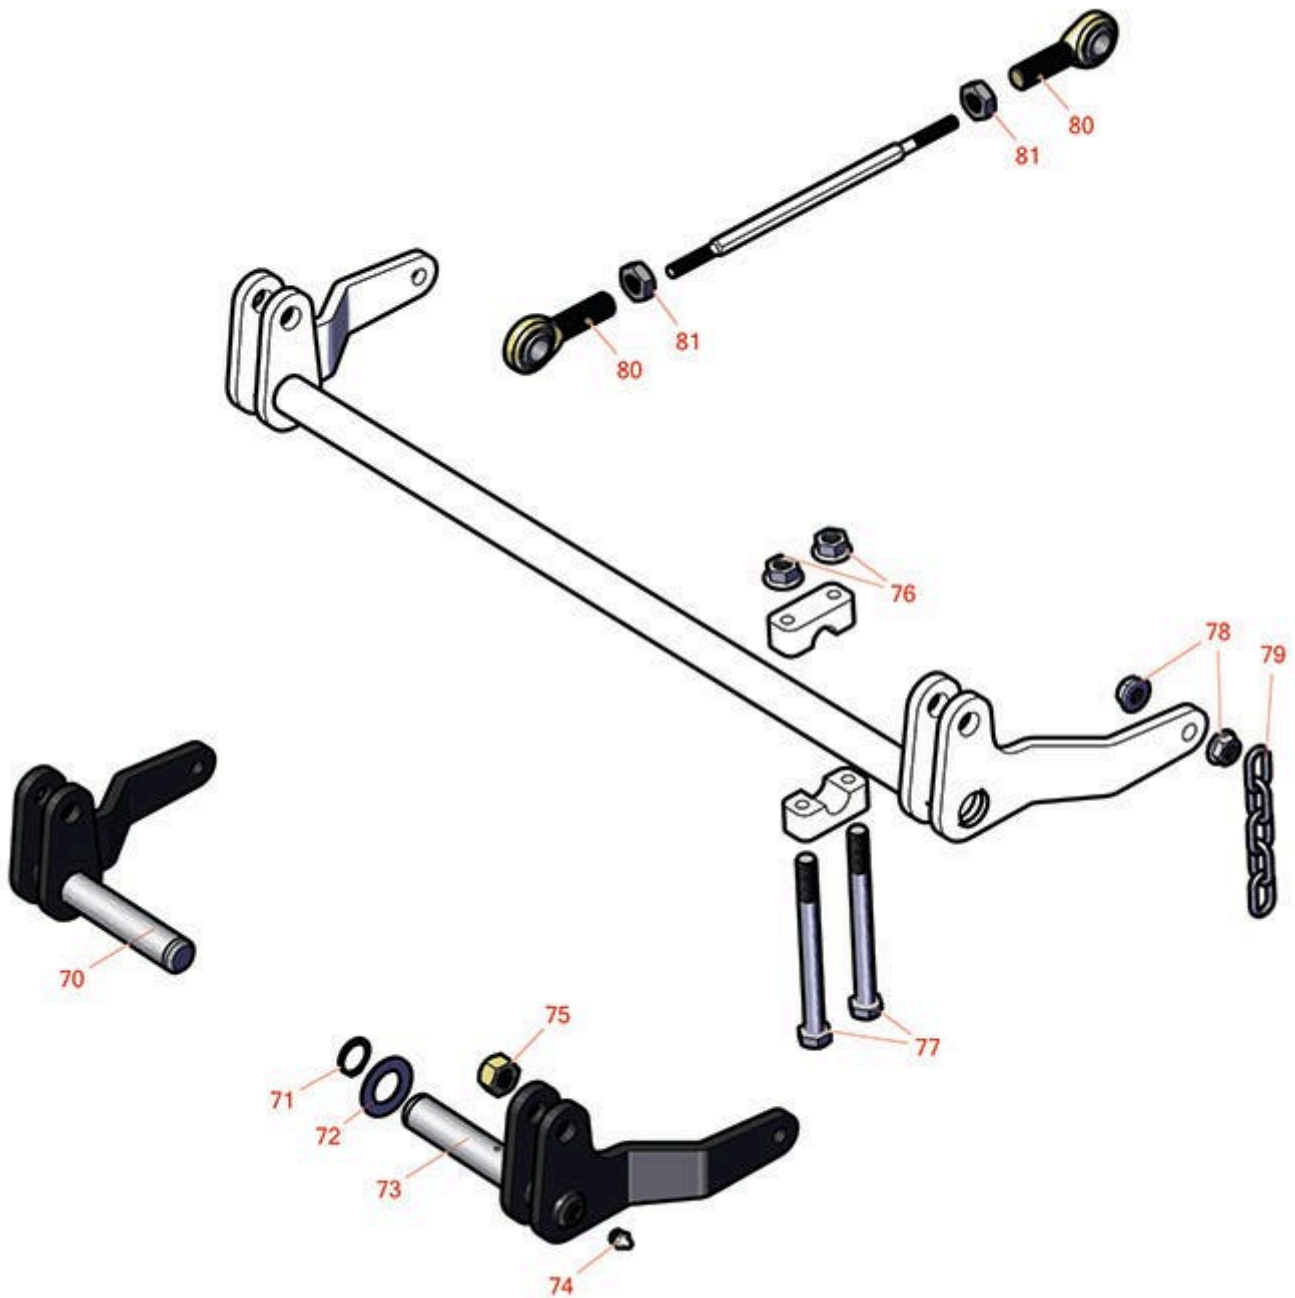

Replaces Toro Groundsmaster 7210

Parts

Zero-Turn Mower with 60in Deck - Model 30468
Deck Lift

All original equipment manufacturers names and part numbers are used for identification purposes only, and we are in no way implying that our products are original equipment parts. Prices subject to change without notice.

Replaces Toro Groundsmaster 7210 Parts

Zero-Turn Mower with 60in Deck - Model 30468
Deck Lift

Item No	R&R Part No.	OEM Part No.	Description	Qty Req	Order Quantity
70	R110-9820-03	110-9820-03	RH Lift Asm	1	
71	R6050-112	32151-29	Ring - Retaining	2	
72	R69-9010	69-9010, 9-9010	Washer	2	
73	R110-9818-03	110-9818-03	Lift Assy - LH	1	
74	R471219	30-8360, 302-2, 302-24, 302-31, 302-52	Zerk - Grease	2	
75	R3296-61	3296-61	Locknut - 5/8-11 Heavy Hex Thin Height	4	
76	R32128-49	32128-49	Nut - 1/2-13 Hex Flange	4	
77	R325-22	01-150-0650, 01-178-0844, 325-21, 325-22	Bolt - Hx HD 1/2-13 x 5 1/2	4	
78	R32128-37	32128-37	Nut - 7-16-14 Hx Serr Fl	8	
79	R1-633447	1-633447	Chain - Deck Lift	4	
80	R1-633029	1-633029	Ball Joint - 5/8-18 RH Thread	2	
81	R443828	01-191-1018, 3214, 3220-6, 443828, 915089P	Nut - 5/8-18 Hex	2	