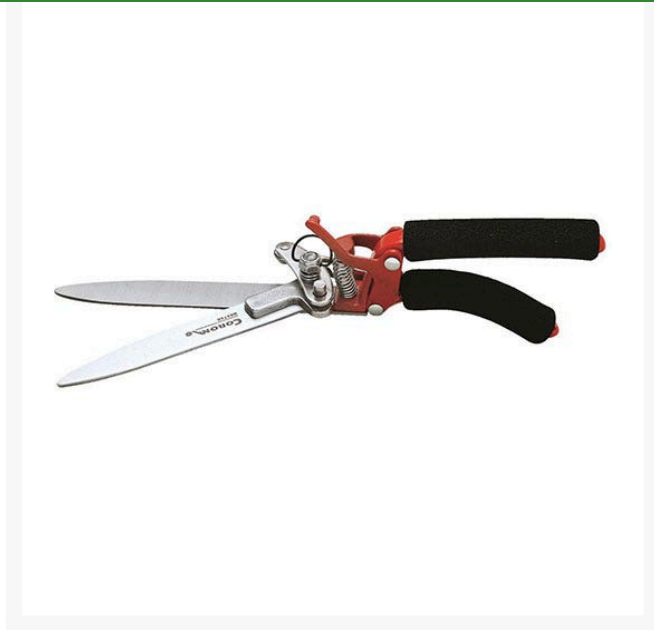

# Corona Pump-Action Grass Shear - 5in

RCGS3760

## Details

The Corona 5" Pump-Action Grass Shear has a professional scissor cutting action and resharpenable, high-carbon steel alloy blades that are fully heat treated for strength. These shears are strong enough to cut tough sod and ground cover with comfortable non-slip rubber grips on a cast aluminum body. Features an adjustable tension control.

- Professional scissor cutting action
- Resharpenable, high-carbon steel alloy blades
- Fully heat-treated for strength
- Comfortable, non-slip rubber grip
- Cuts tough sod and ground cover

## Specifications

Manufacturer	Corona
Dimensions	5in
Weight (lbs)	1.3 lb