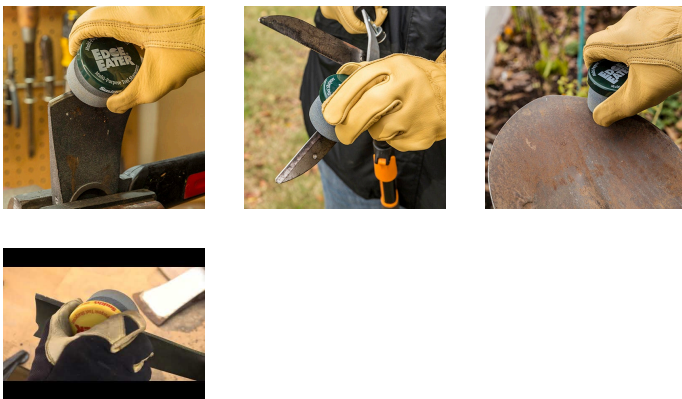

Edge Eater Tool Sharpener

RHT50910

Details

The Edge Eater multi-purpose tool sharpener is designed to hand sharpen lawn & garden hand tools, mower blades, clippers, shears, shovels, hoes, and axes. This easy-to-use and ergonomically designed stone features a Grove Grip for comfort and grip. The SharpShield Cap provides hand protection. Made in U.S.A.

- Use on Axes, Machetes, Mower Blades, Clippers, Shovels, and Hoes.
- Groove Grip for Comfort and Safety
- Stone Cap Protects Hand

Replaces

R&R Products RJ50910

Specifications

Manufacturer R&R Products

GA Power Equipment Spares