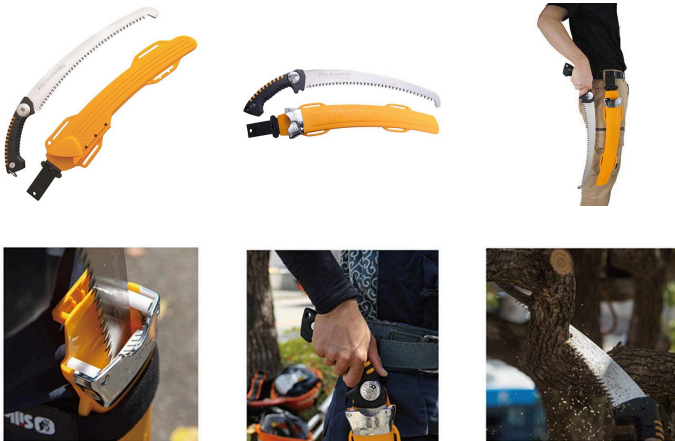

Silky Sugoi 360 Curved Blade Hand Saw

- 14-1/2in

RSK390-36

Details

The Sugoi 360, a state-of-the-art hand saw, features an ultra-fast cutting 14-1/4 inch curved blade with hook tip for greater cutting speed with less effort. The precision-ground, super-aggressive tooth pattern cuts large branches with superior sharpness, long-term durability and performance. The teeth do the work on the pull stroke as the saw cuts through vegetation at four cutting angles. Impulse-absorbing, molded-rubber handle provides superior feel and grip. 23" long in the scabbard and weighs only 1 lb 8 oz. Resharpenable blade. Includes scabbard.

- Ultra-fast cutting
- Precision-ground, super-aggressive tooth pattern
- Molded rubber handle
- 23" in. long; weighs 1 lb. 8 oz
- 14-1/4 in. curved blade
- Resharpenable blade
- Scabbard included

Specifications

Manufacturer	Silky
Blade Length	14-1/2 in
Weight (lbs)	1.5 lb

Replacement Parts

RSK391-36	Silky Sugoi Replacement Blade - 14.2in
-----------	--

GA Power Equipment Spares

11 Sodium St Narangba, 4504
1300 363 004