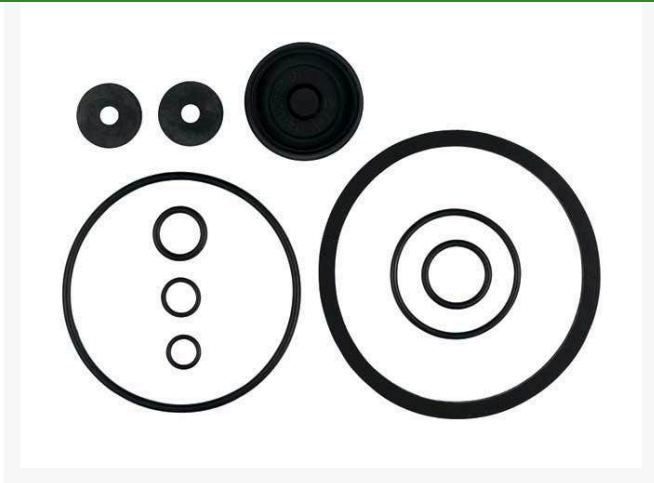

Repair Kit - Solo Piston Pump

RSL407K

Details

Repair kits available here for your heavily-used equipment. Save time and money -- keep them on hand.

Specifications

Manufacturer

Solo

GA Power Equipment Spares