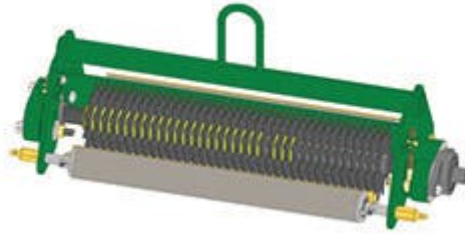

Replaces R&R Products Greens Max 2200 Parts

Complete Verti-Cut Unit

All original equipment manufacturers names and part numbers are used for identification purposes only, and we are in no way implying that our products are original equipment parts. Prices subject to change without notice.

Replaces R&R Products Greens Max 2200 Parts

Complete Verti-Cut Unit

Item No	R&R Part No.	OEM Part No.	Description	Qty Req	Order Quantity
---------	--------------	--------------	-------------	---------	----------------

Complete Verti-Cut Unit

1	R150208G		Complete Standard Verti-Cut Unit with Rollers	0	
---	-----------------	--	---	---	--

Tech Note: R&R Verti-Cutting Units Complete with: R335449 Verti-Cut Blades, R158776 Solid Front Roller & R158777 Solid Rear Roller.:

Detail Description: Unit includes Verti-Cut blades, solid front roller and solid rear roller.:

All original equipment manufacturers names and part numbers are used for identification purposes only, and we are in no way implying that our products are original equipment parts. Prices subject to change without notice.