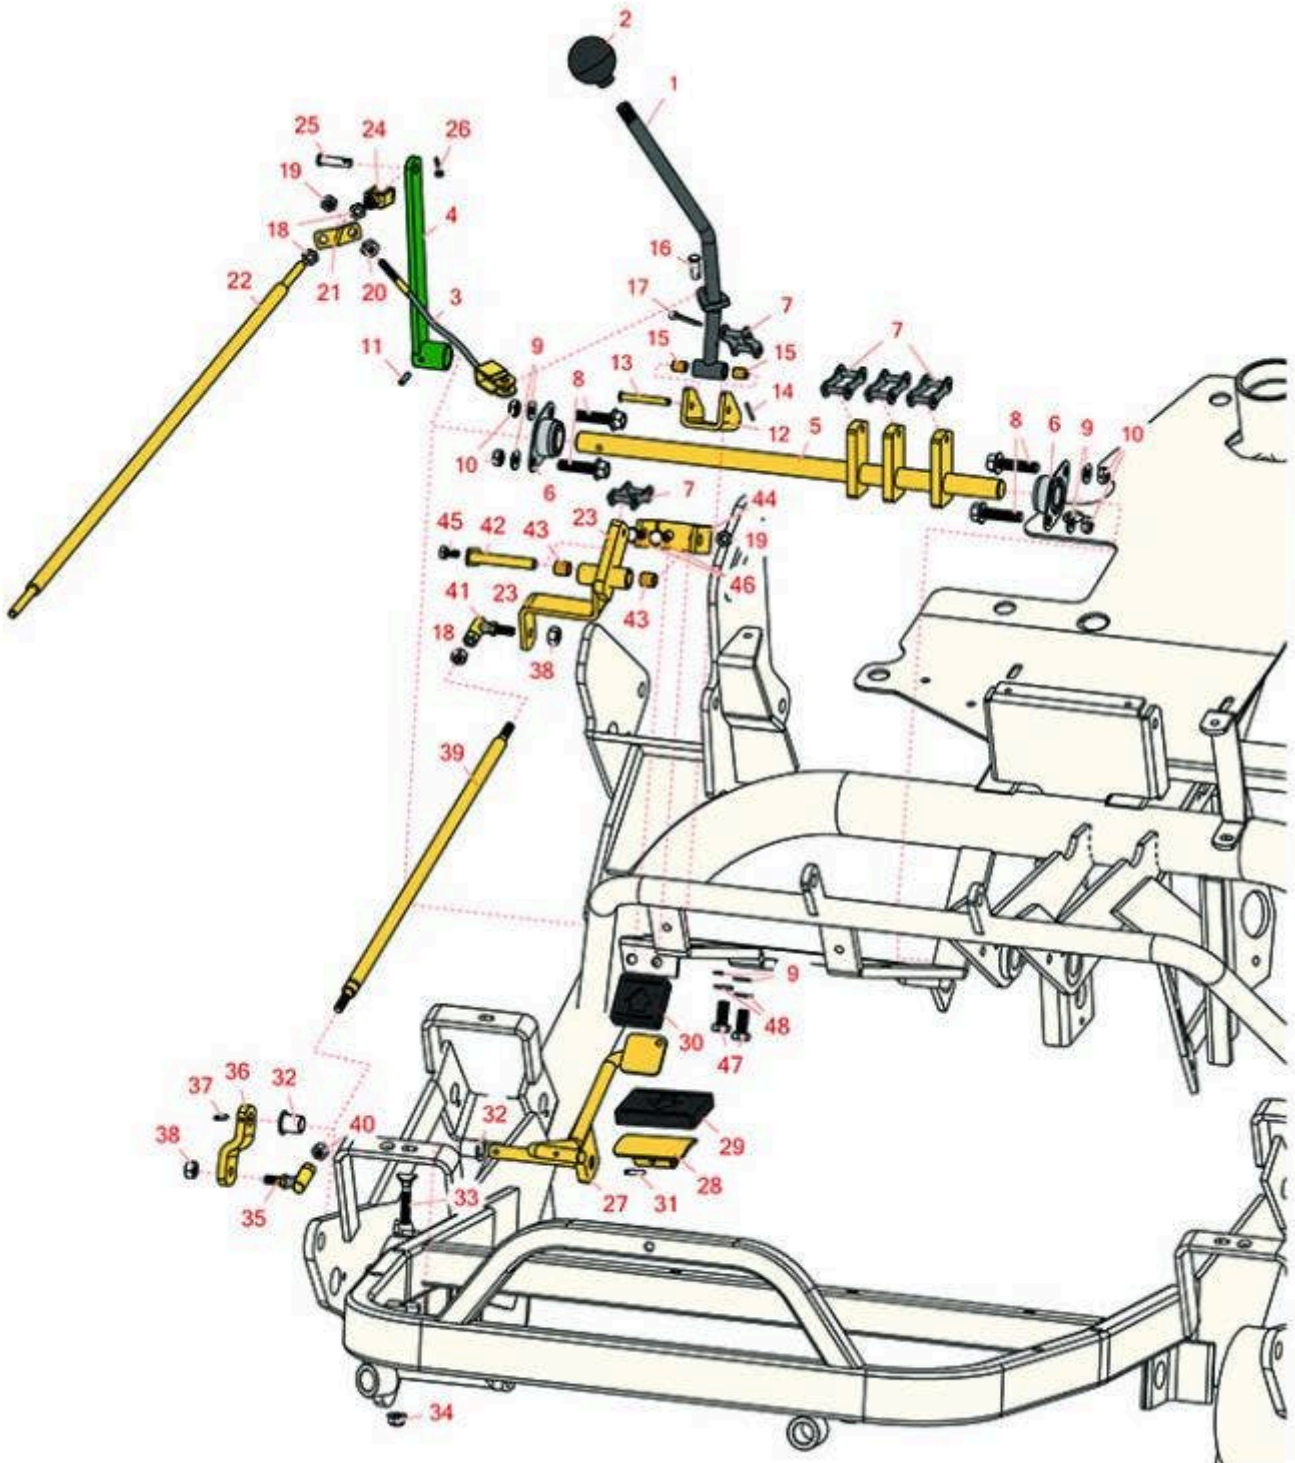

Replaces R&R Products Versa-Green

1860 Parts

Traction Unit

Traction Control

All original equipment manufacturers names and part numbers are used for identification purposes only, and we are in no way implying that our products are original equipment parts. Prices subject to change without notice.