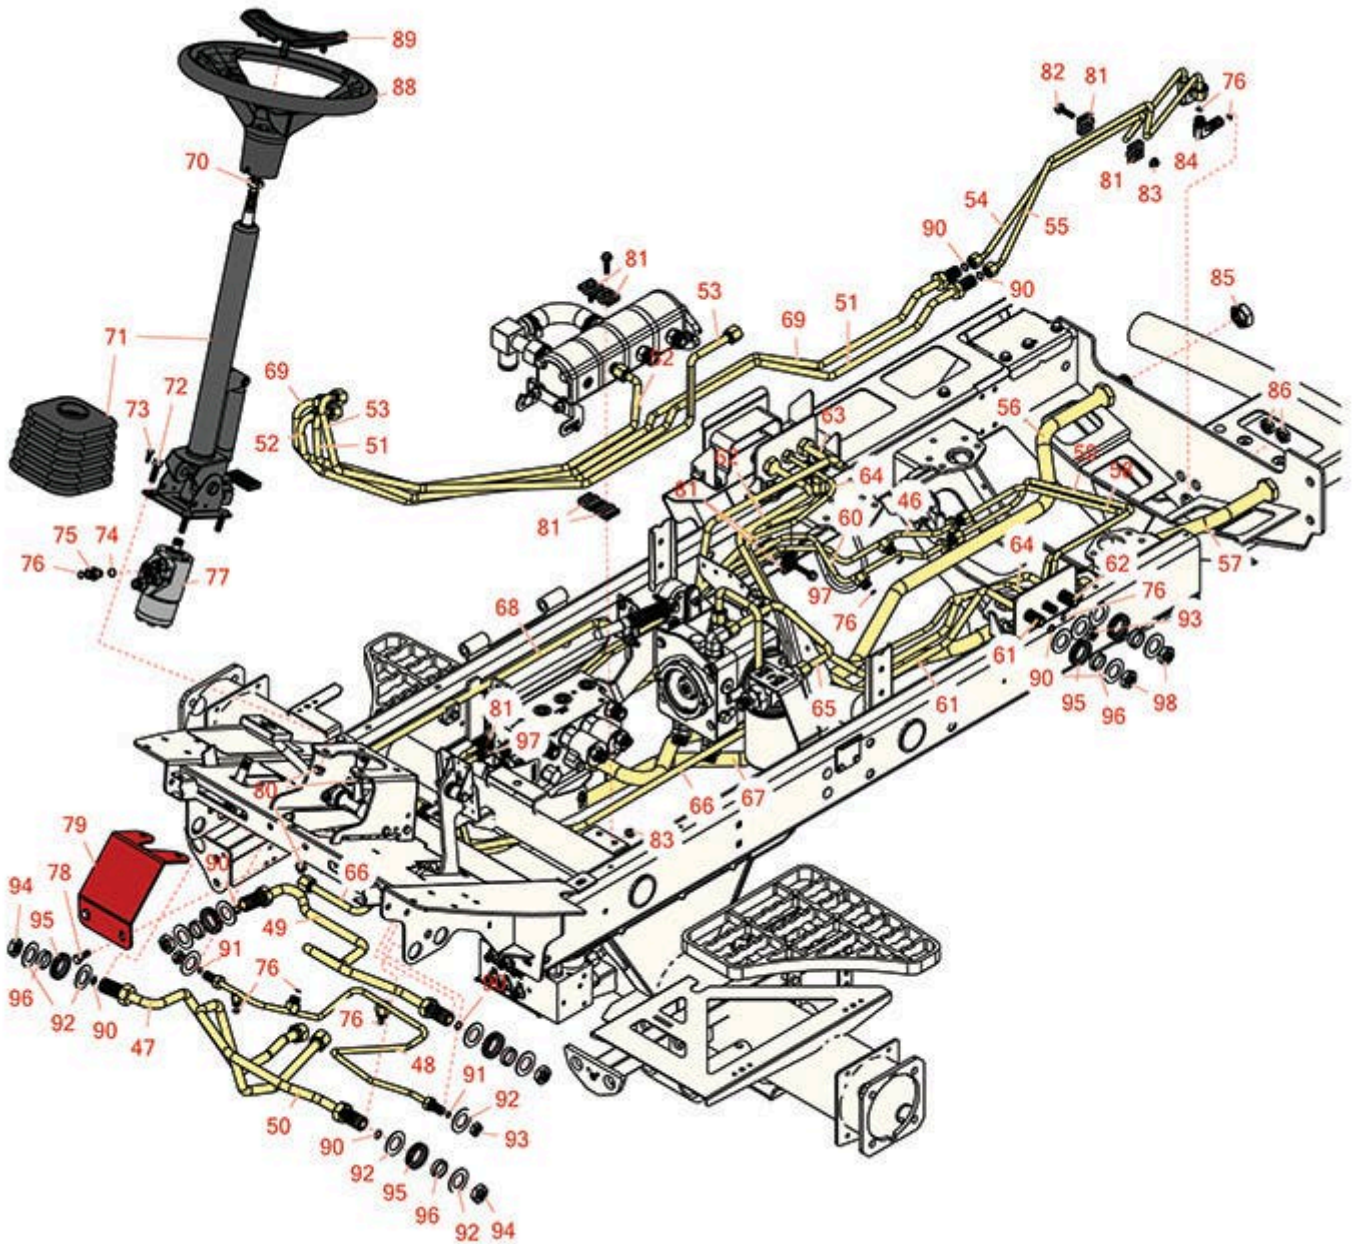

Replaces Toro Groundsmaster 4300-D

Parts

Traction Unit
Steering Column

All original equipment manufacturers names and part numbers are used for identification purposes only, and we are in no way implying that our products are original equipment parts. Prices subject to change without notice.