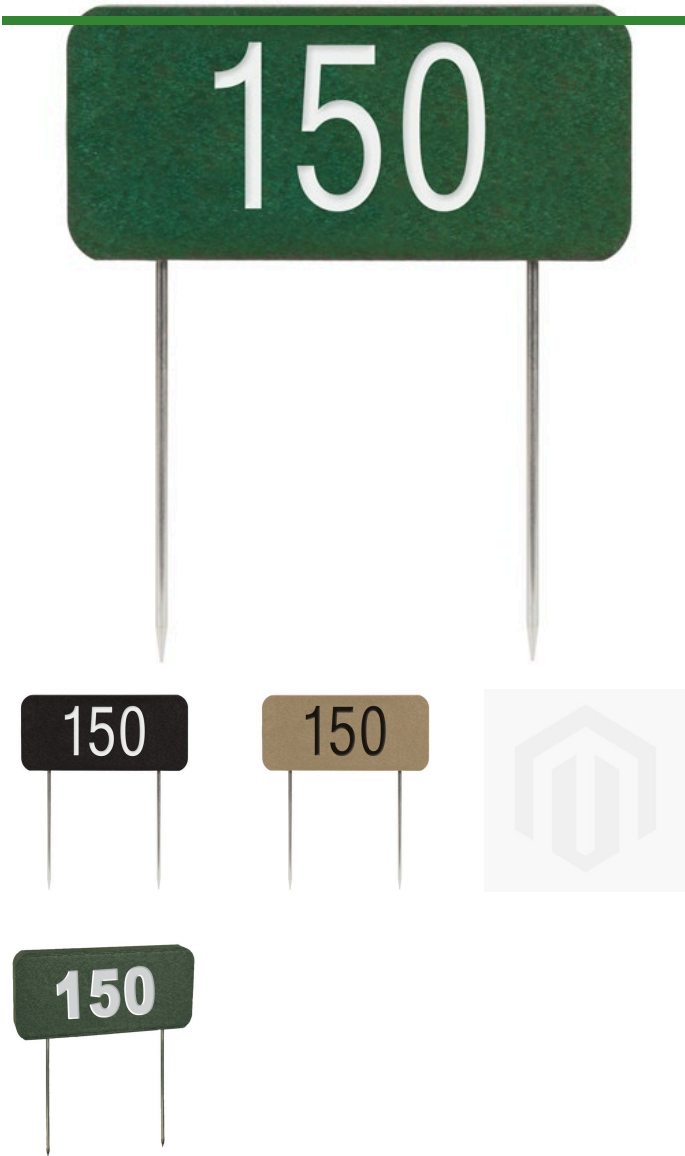

Recycled Lumber Sign "150"

RP92101

Details

Functional, indestructible and maintenance-free! These popular single-sided 2" x 6" x 12" fairway signs are made of 100% recycled plastic for extended life and will not fade, rot, or peel. Chemical and insect resistant. Metal spikes included.

Specifications

Manufacturer R&R Products

Options

Color
Green
Driftwood
Black