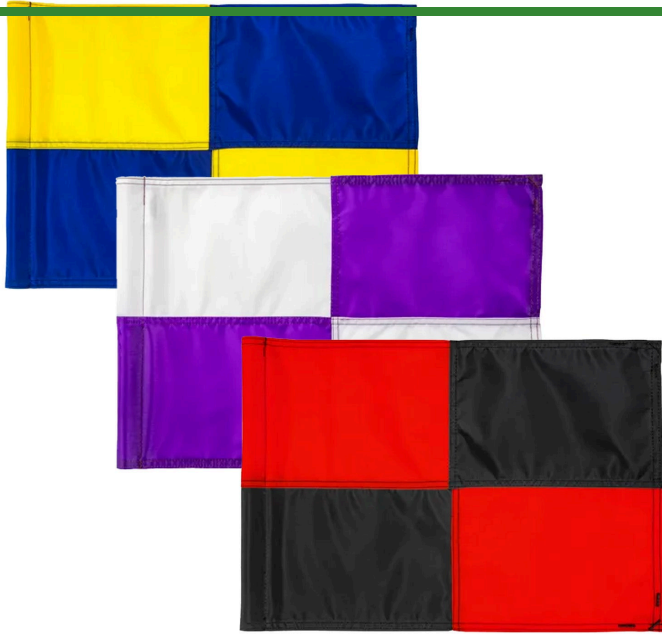

Large Check Golf Flag - 400D Tube

RPF41106

Details

R&R checkered golf flags are sewn with vibrant colors and manufactured in our own sewing facility in the USA to insure superior quality. Outstanding craftsmanship with double lock-stitch hems and bar-tacked corners for added strength. The heavyweight 400 denier nylon provides excellent flag longevity. 14 in x 20 in. Sold each, so you can order a set and a spare!

Specifications

Manufacturer R&R Products

Options

Flag Color	Black Yellow White Red
Accent Color	Royal Blue Navy Blue Black Pink Yellow Orange Red Maroon Emerald Green Purple