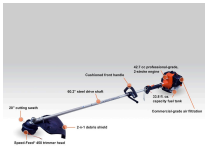

Echo SRM-410x String Trimmer 42.7CC Straight Shaft RECSRM410X

Details

The most powerful Echo string trimmer with professional grade power. This straight shaft trimmer levels tough, overgrown weeds and grass with power to spare making it a nimble beast. Equipped with a 42.7cc professional grade, 2-stroke engine for performance and durability. Features a solid steel drive shaft, pleated, automotive-style paper air filter to keep the engine cleaner in harsh conditions, and a 2-in-1 shield, if a blade is used, sold separately. Ultimate trimming efficiency is with a 20in cutting swath and 33.8 fluid oz. fuel tank for increased run time. 42.7cc head. Large 20in cutting swath. 33.8 fl oz capacity see-through fuel tank. Commercial grade air filtration.

Please note: This product is considered either bulky or otherwise restricted from shipment by air, and will only be shipped ground freight.

- Heavy-duty 42.7cc professional-grade, 2-stroke engine
- Speed-Feed 450 head
- Solid steel drive shaft
- Pleated, automotive-style paper air filter
- 2-in-1 shield
- 20in cutting swath
- 33.8fl oz. fuel tank capacity

Specifications

Manufacturer	Echo
Carburetor	Rotary
Cutting Width	20 in
Engine Displacement	42.7 cc (2.6 cu in)
Fuel Capacity	33.8 fl oz
Shaft Length	60 in
Starting System	Standard

GA Power Equipment Spares