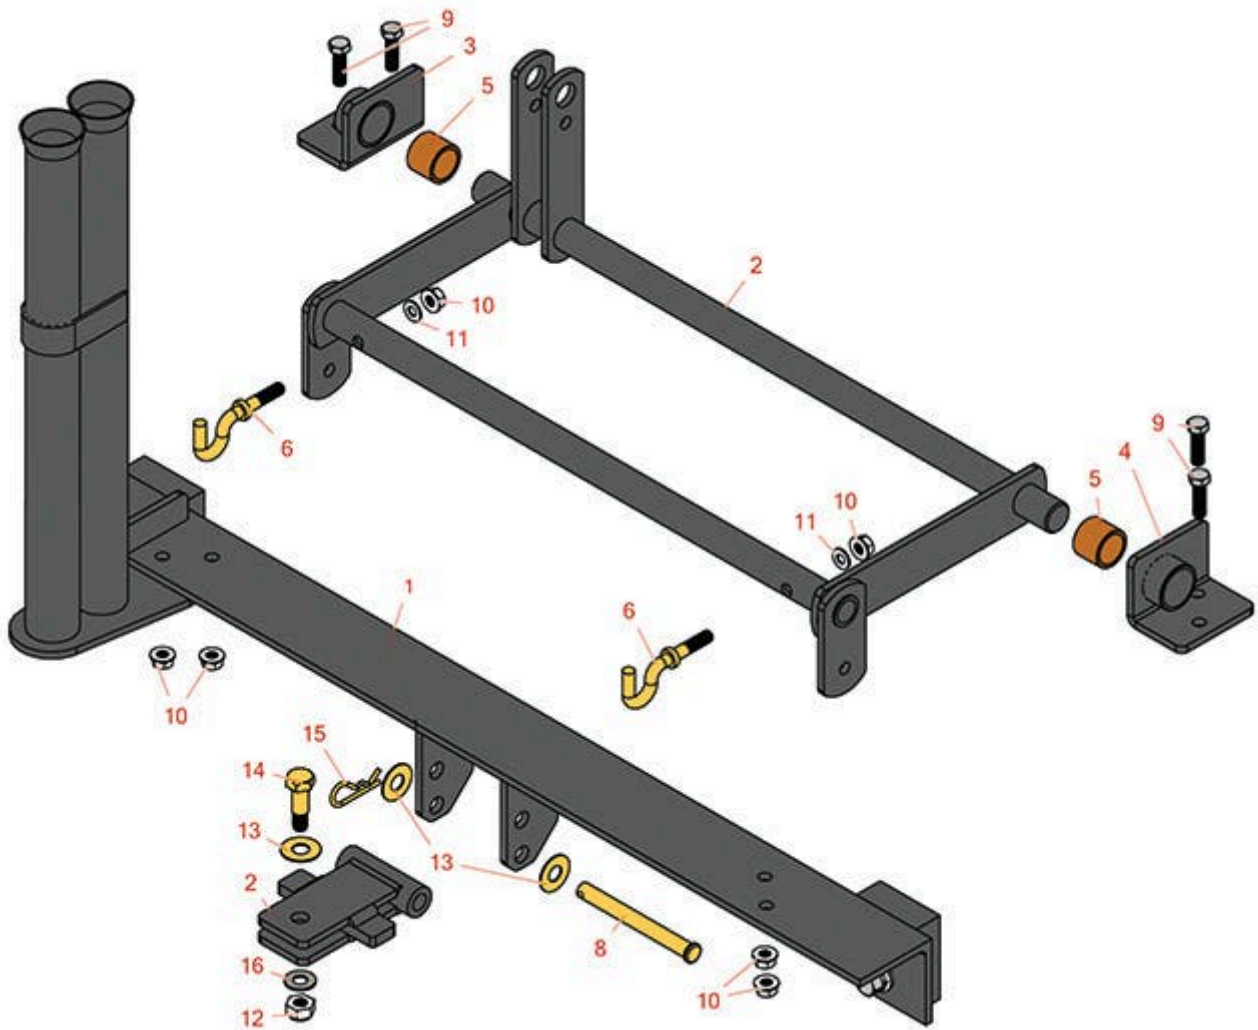

Replaces Toro Sand Pro 5020 Parts

Attachments

Rake Mount Kit - Model 08814

All original equipment manufacturers names and part numbers are used for identification purposes only, and we are in no way implying that our products are original equipment parts. Prices subject to change without notice.

Replaces Toro Sand Pro 5020 Parts

Attachments

Rake Mount Kit - Model 08814

Item No	R&R Part No.	OEM Part No.	Description	Qty Req	Order Quantity
1	R84-2620-03	84-2620, 84-2620-03	Angle Assy	1	
2	R84-2420-03	84-2420, 84-2420-03	Lift Arm Assy	1	
3	R80-1680	80-1680	Pivot Bkt w/Bushing - LH	1	
4	R80-1690	80-1690	Pivot Bkt w/Bushing - RH	1	
5	R256-234	256-234	Bushing - 1 x 1-1/4 x 1	2	
6	R80-2040	80-2040, 84-2630	Hook	2	
7	R84-2230-03	84-2230, 84-2230-03	Pivot Assy	1	
8	R283-83	283-83, 42194, 93-5343	Pin - Clevis	1	
9	R400264	01-150-0180, 01-178-0610, 20-48-AD, 20-48-AGD, 32-9160, 3224-3, 323-29, 323-7, 400264, 908035P	Bolt - Hex HD 3/8-16 x 1-1/4	4	
10	R3296-39	32127-25, 32128-36, 3290-357, 3296-17, 3296-22, 3296-39, 915663P, 99-7443	Locknut - 3/8-16 Nylon	6	

Replaces Toro Sand Pro 5020 Parts

Attachments

Rake Mount Kit - Model 08814

Item No	R&R Part No.	OEM Part No.	Description	Qty Req	Order Quantity
11	R453009	01-166-0400, 24-10-BD, 24-9-AD, 32-9650, 3256-2, 3256-23, 3256-3, 3256-67, 3290-217, 3556-3, 4-2390, 7-0152	Washer - Flat 5/16 SAE	2	
12	R3296-48	119-4039, 32146-7, 3296-34, 3296-48	Locknut - 7/16-14 ESNA	1	
13	R3256-26	01-166-0540, 01-166-0820, 17-2530, 24-13-BD, 30-8570, 3256-26, 356206, 48-9390	Washer - 1/2 in	2	
14	R80-2050	80-2050	Bolt - Shoulder	1	
15	R3272-12	01-151-0090, 28-19-D, 3272-12	Pin - Cotter 1/8 x 1-1/4	1	
16	R187-0	3256-25, 7-0032	Washer - Flat 7/16 SAE	1	