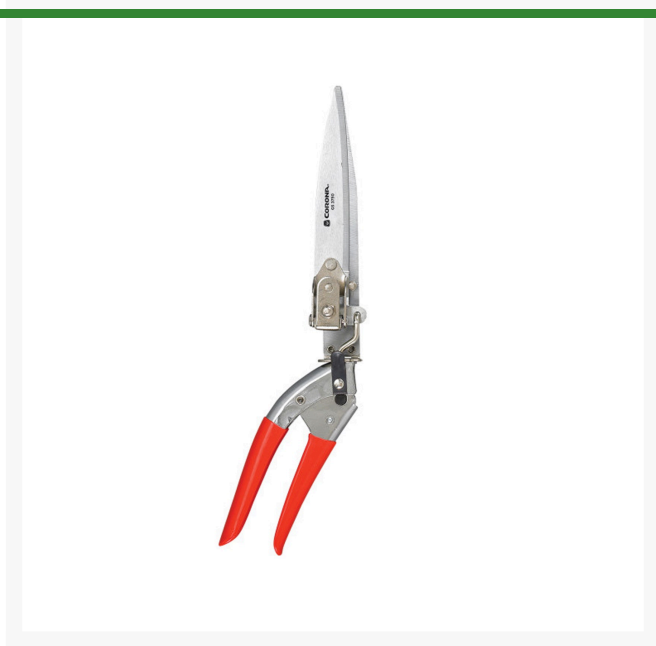

# Corona Swivel Grass Shear - 5-1/4in

RCGS3750

## Details

The versatile 3-position blade provides vertical for edging, horizontal for trimming and angled for hard-to-reach areas. Designed with precision-ground, high-carbon steel blades and durable chrome plating. Easy to set thumb lock. 5-1/4in blade length.

- Versatile 3-position Blade - Vertical for Edging, Horizontal for Trimming and Angled for Hard to Reach Areas
- Durable Chrome Plating
- Precision-ground, High-carbon Steel Blades
- Easy to Set Thumb Lock
- 5-1/4in Blade Length

## Specifications

Manufacturer	Corona
Blade Material	Steel
Dimensions	6-1/4in Blade